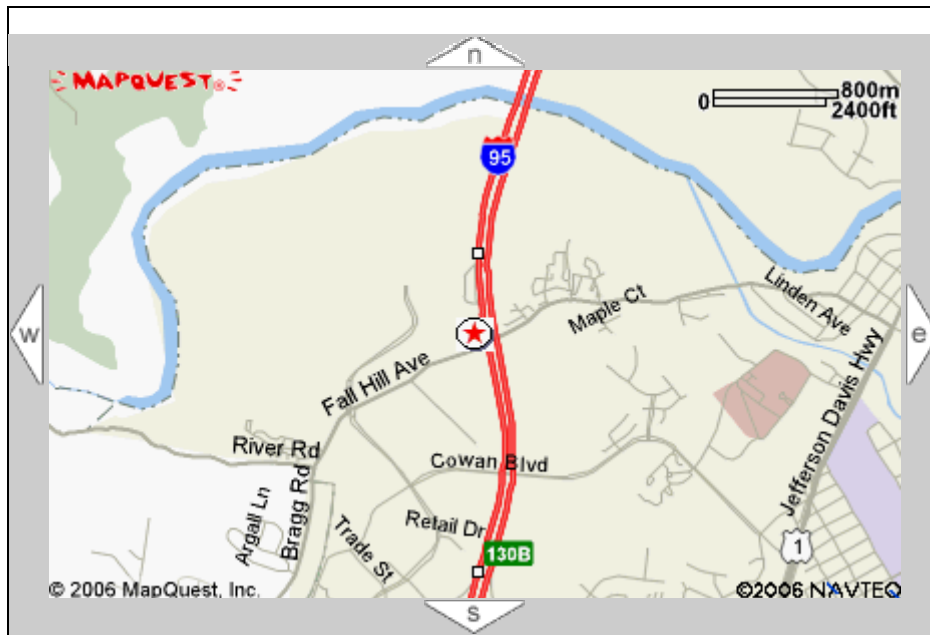

Hilton Garden Inn Fredericksburg, Virginia

DIRECTIONS TO THE HILTON GARDEN INN

Traveling from Northern Virginia:

- Follow I-95 South towards Richmond, VA
- Take exit 130B in Fredericksburg
- Follow Carl D. Silver Blvd. to Hospitality Lane
- Follow to Hilton Garden Inn

Traveling from Richmond, Virginia:

- Follow I-95 North towards Washington, DC
- Take exit 130B in Fredericksburg
- Follow Carl D. Silver Blvd. to Hospitality Lane
- Follow to Hilton Garden Inn