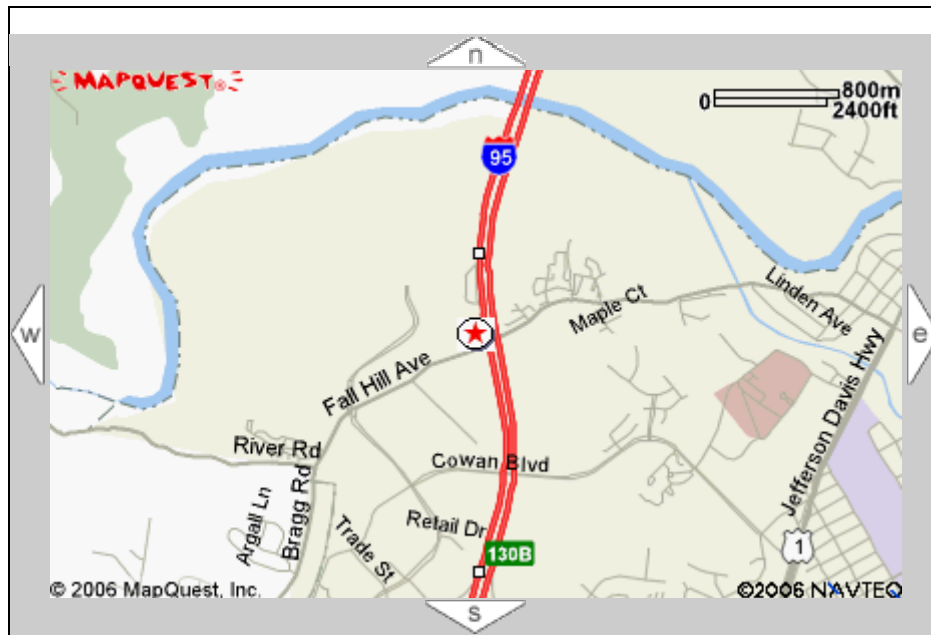

Hilton Garden Inn Fredericksburg, Virginia

DIRECTIONS TO THE HILTON GARDEN INN

Traveling from Northern Virginia:

- Follow I-95 South towards Richmond, VA
- Take exit 130B in Fredericksburg
- Follow Carl D. Silver Blvd. to Hospitality Lane
- Follow to Hilton Garden Inn

Traveling from Richmond, Virginia:

- Follow I-95 North towards Washington, DC
- Take exit 130B in Fredericksburg
- Follow Carl D. Silver Blvd. to Hospitality Lane
- Follow to Hilton Garden Inn