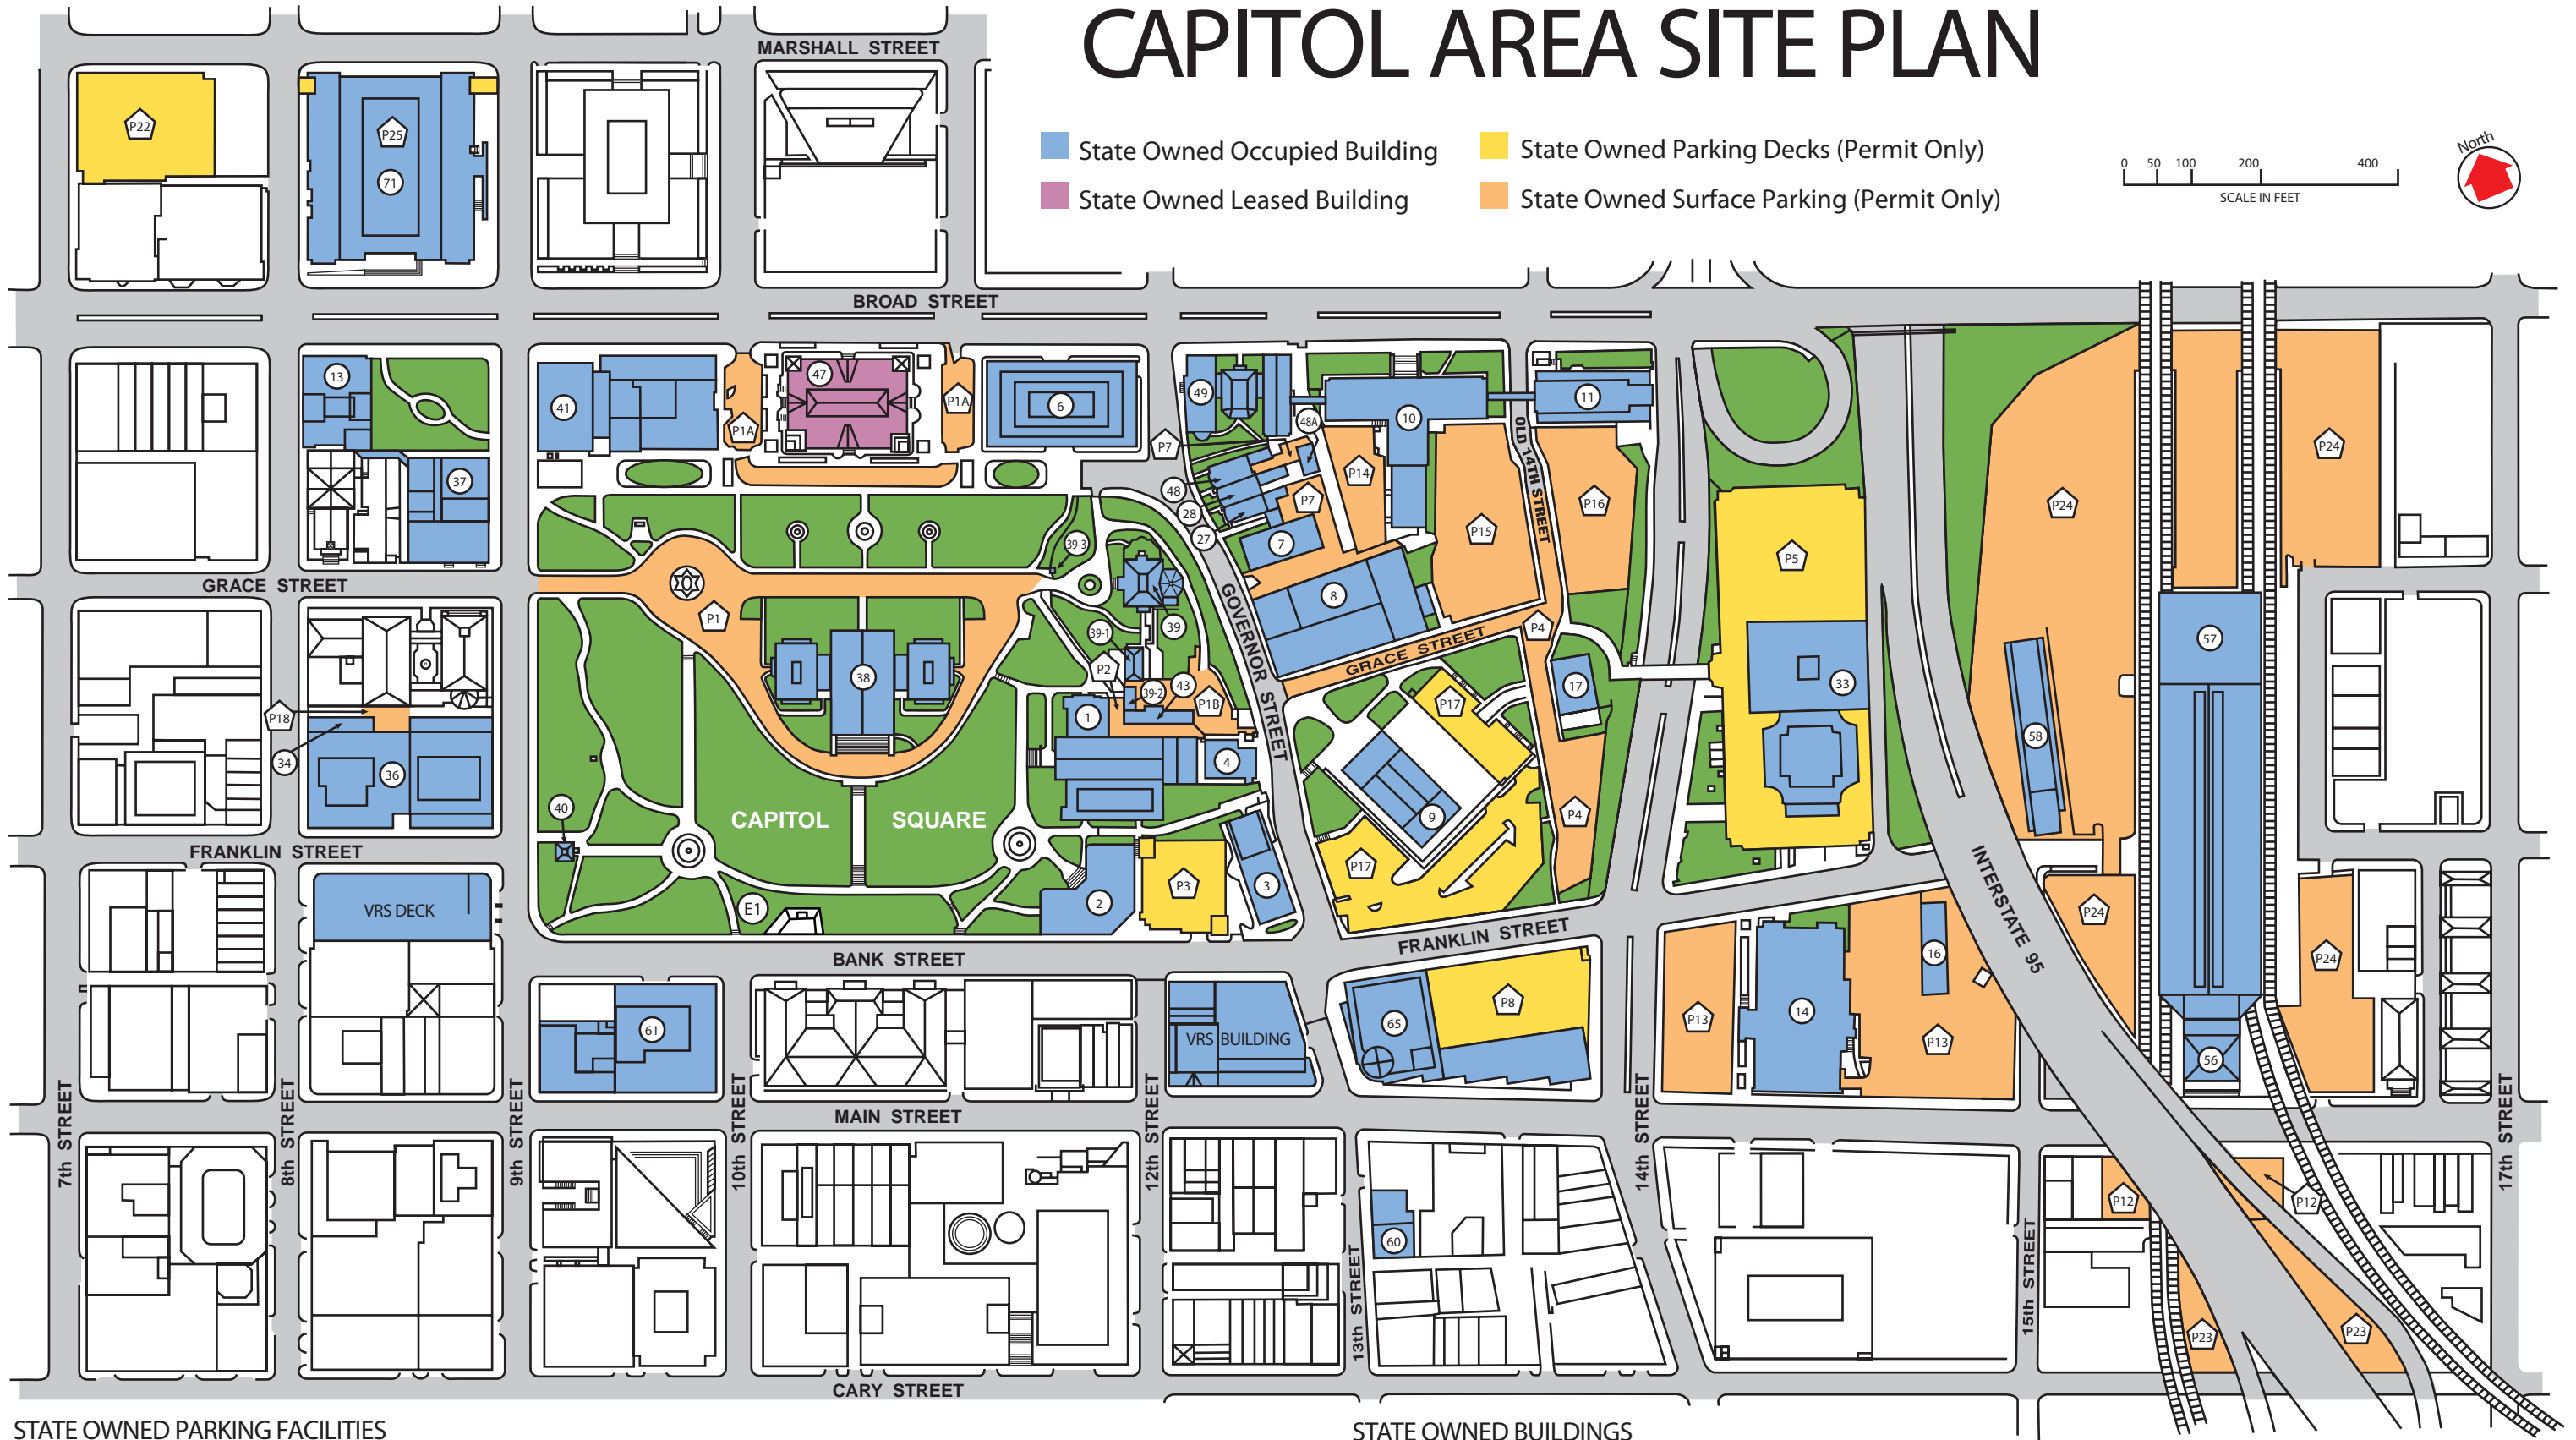

CAPITOL AREA SITE PLAN

- State Owned Occupied Building
- State Owned Parking Decks (Permit Only)
- State Owned Leased Building
- State Owned Surface Parking (Permit Only)

STATE OWNED PARKING FACILITIES

- | | |
|---|---|
| P1 Capitol Square | P7 Behind Morson Row |
| P1A Darden Memorial Garden | P8 DGS Deck Under SCC Building |
| P1B Governor's Mansion | P12 1500 Block East Main Street, South Side |
| P2 Behind Finance Building | P13 Consolidated Laboratory Building Lots |
| P3 Bank Street Deck | P14 Rear of 1221 E. Broad Street, West Side |
| P4 Closed Portion of Old 14th and Grace Streets | P15 Old 14th and Grace Streets |
| P5 James Monroe Building Deck | P16 Rear of Transportation Annex |

- | |
|--|
| P17 James Madison Building Deck |
| P18 Beneath Supreme Court Building |
| P22 Seventh and Marshall Streets Deck, SE Corner |
| P23 1500 Block East Cary Street, North Side |
| P24 Main Street Station Lots |
| P25 Library of Virginia Underground Deck |

E1 New Capitol Entrance